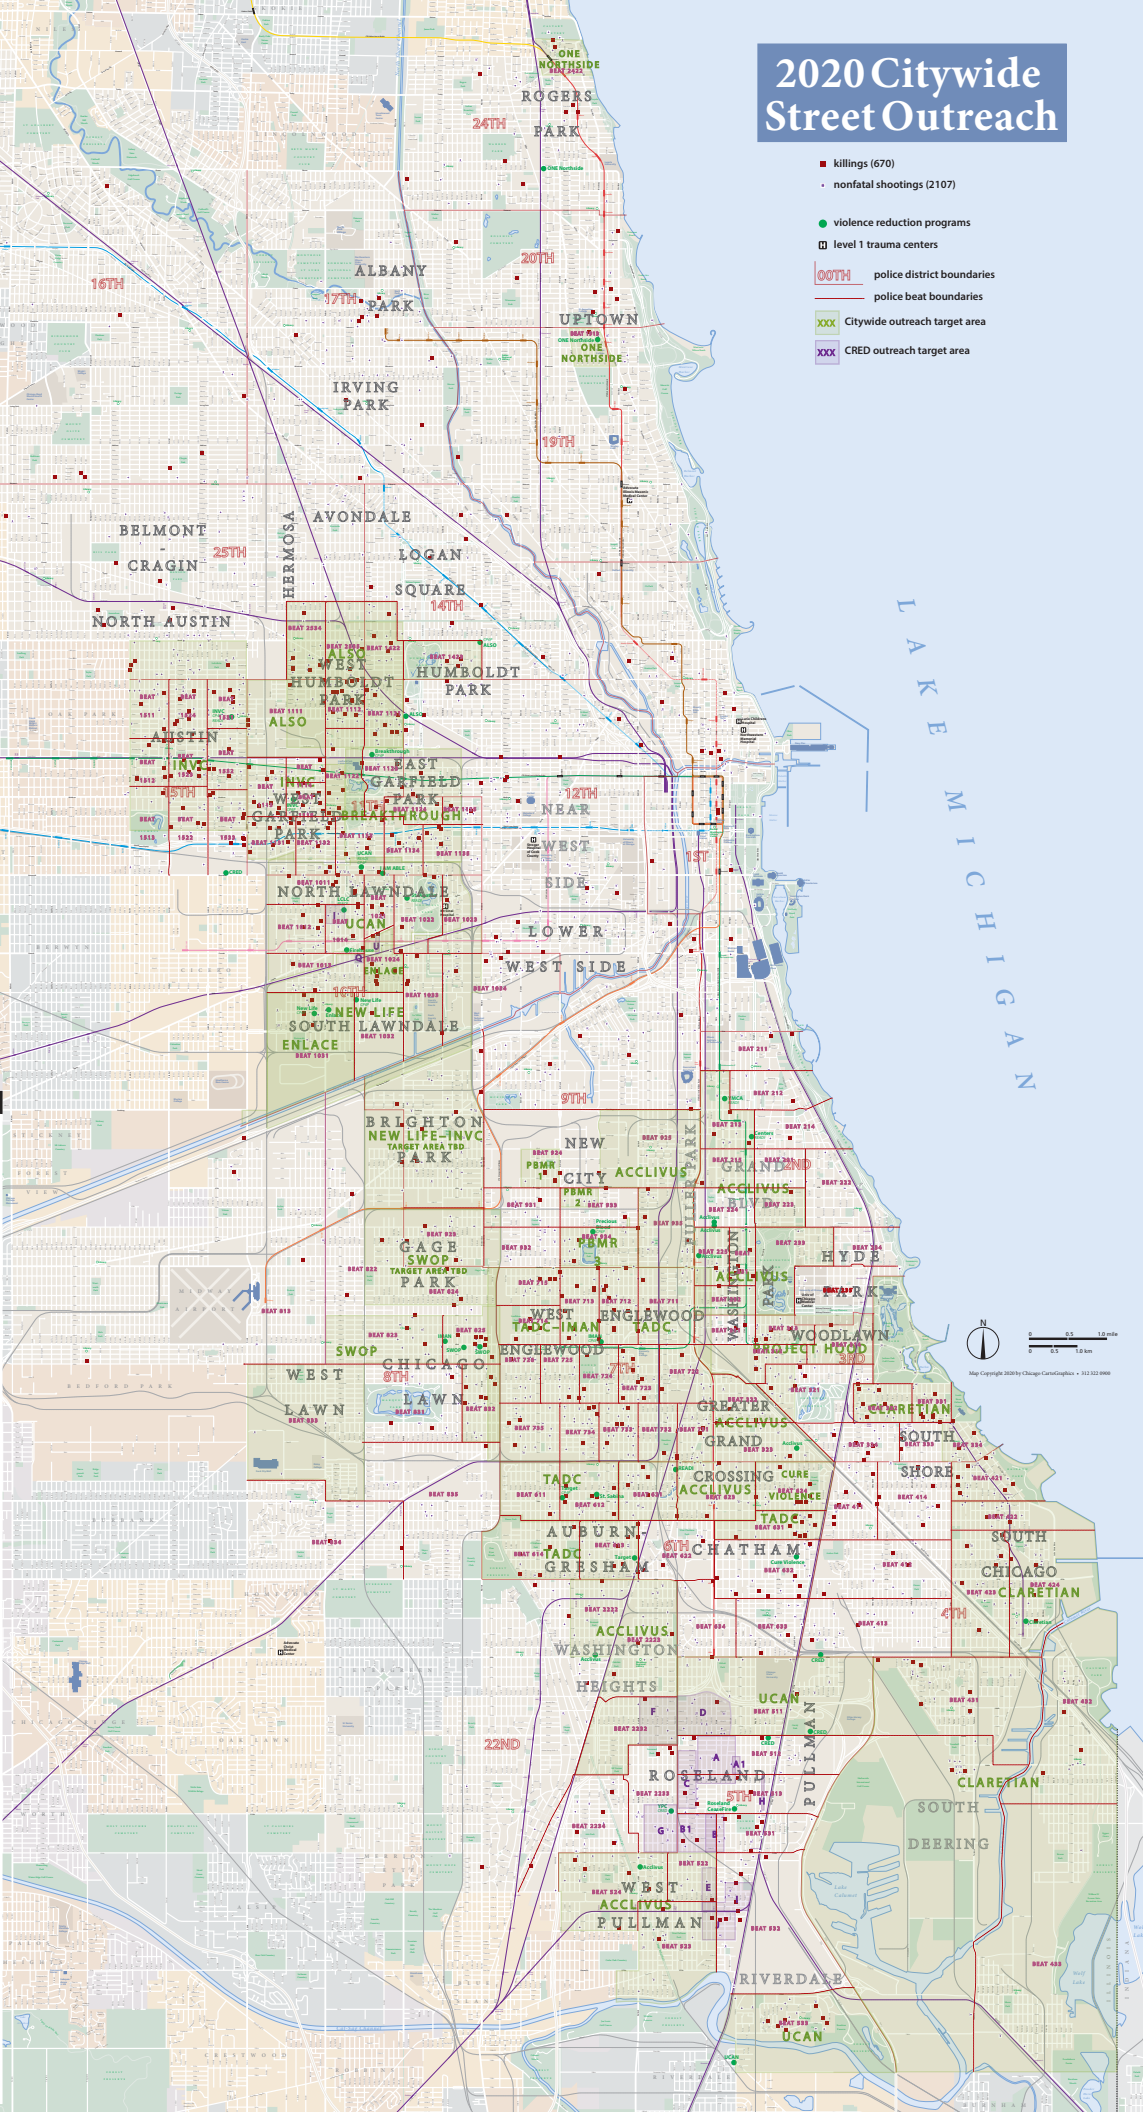

2020 Citywide Street Outreach

- killings (670)
- nonfatal shootings (2107)
- violence reduction programs
- level 1 trauma centers
- ▭ 00TH police district boundaries
- ▭ police beat boundaries
- ▭ XXXX Citywide outreach target area
- ▭ XXXX CRED outreach target area

STREET GUIDE

1ST	2ND	3RD	4TH	5TH	6TH	7TH	8TH	9TH	10TH	11TH	12TH	13TH	14TH	15TH	16TH	17TH	18TH	19TH	20TH	21ST	22ND	23RD	24TH	25TH	26TH	27TH	28TH	29TH	30TH	31ST	32ND	33RD	34TH	35TH	36TH	37TH	38TH	39TH	40TH	41ST	42ND	43RD	44TH	45TH	46TH	47TH	48TH	49TH	50TH	51ST	52ND	53RD	54TH	55TH	56TH	57TH	58TH	59TH	60TH	61ST	62ND	63RD	64TH	65TH	66TH	67TH	68TH	69TH	70TH	71ST	72ND	73RD	74TH	75TH	76TH	77TH	78TH	79TH	80TH	81ST	82ND	83RD	84TH	85TH	86TH	87TH	88TH	89TH	90TH	91ST	92ND	93RD	94TH	95TH	96TH	97TH	98TH	99TH	100TH